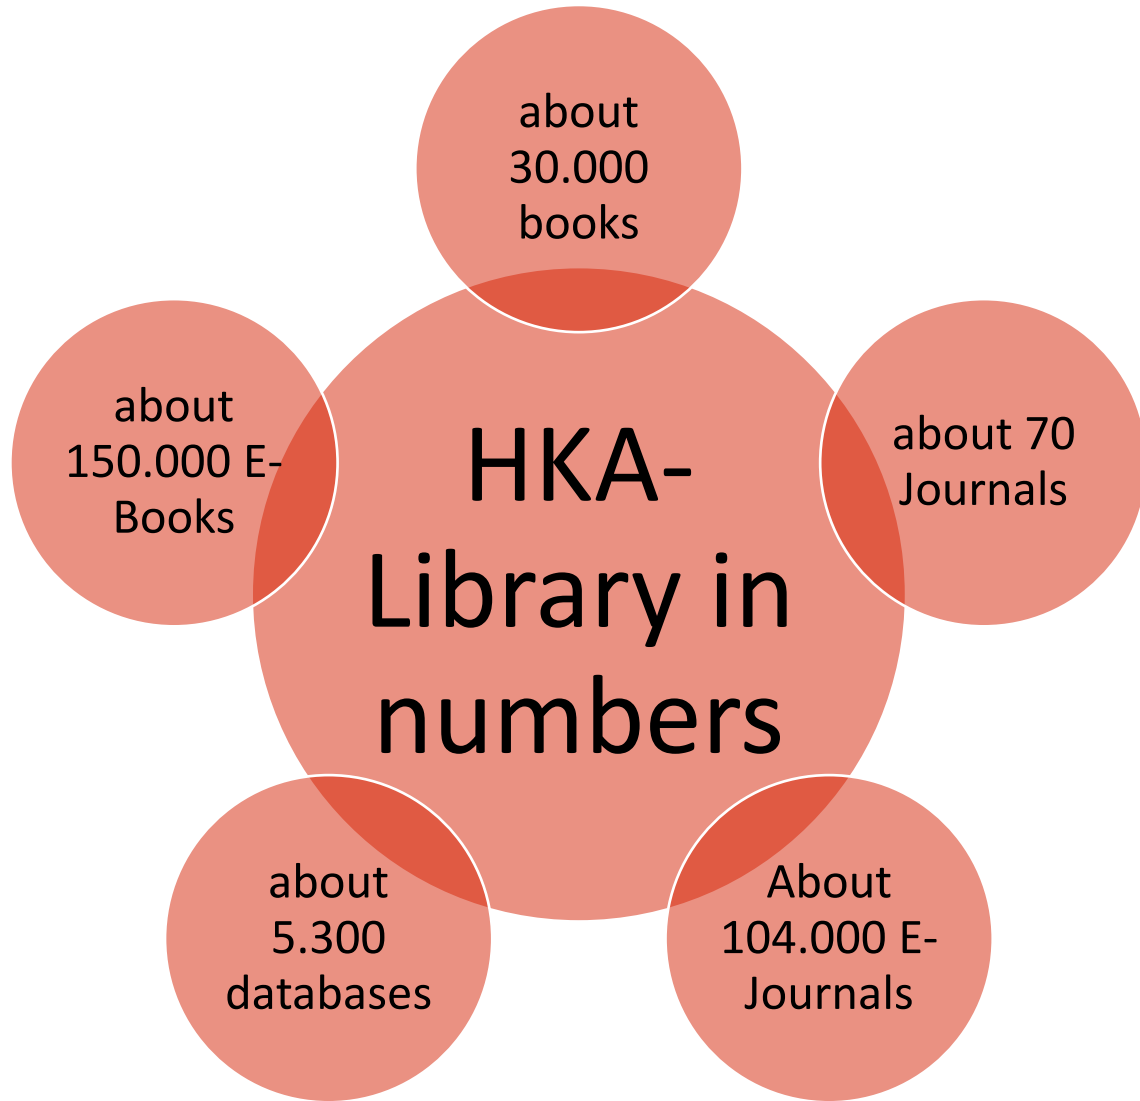

Learning and group rooms in the Steinbeis House

- + Opening hours:
Monday to Friday 8 a.m. – 10 p.m
- + approximately 64 learning spaces
- + 2 group rooms, each accommodating up to 12 people, can be reserved via anny

The KIT-Library South

Service hours:
Monday to Friday from 9 a.m. to 6 p.m.

Some numbers

5 reading rooms in the KIT-Library South

5 reading rooms in the KIT-Library South

The CampusCard as a library card

For a good coexistence Library Rules