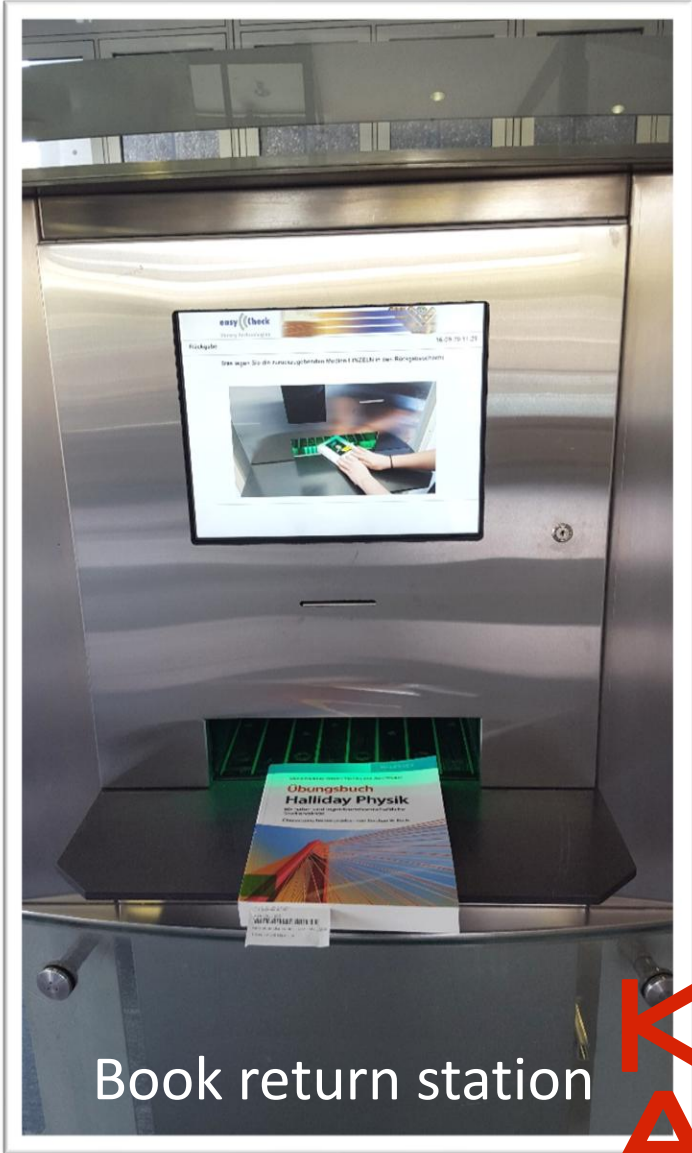

Borrowing and returning

Pick-up shelf

Loan station

Book return station

Information about borrowing

Loan periods

- + 4 weeks each, extendable up to 5 times (unless previously reserved)
- + Loan periods can be viewed and extended under “Library Account” on the KIT Library website