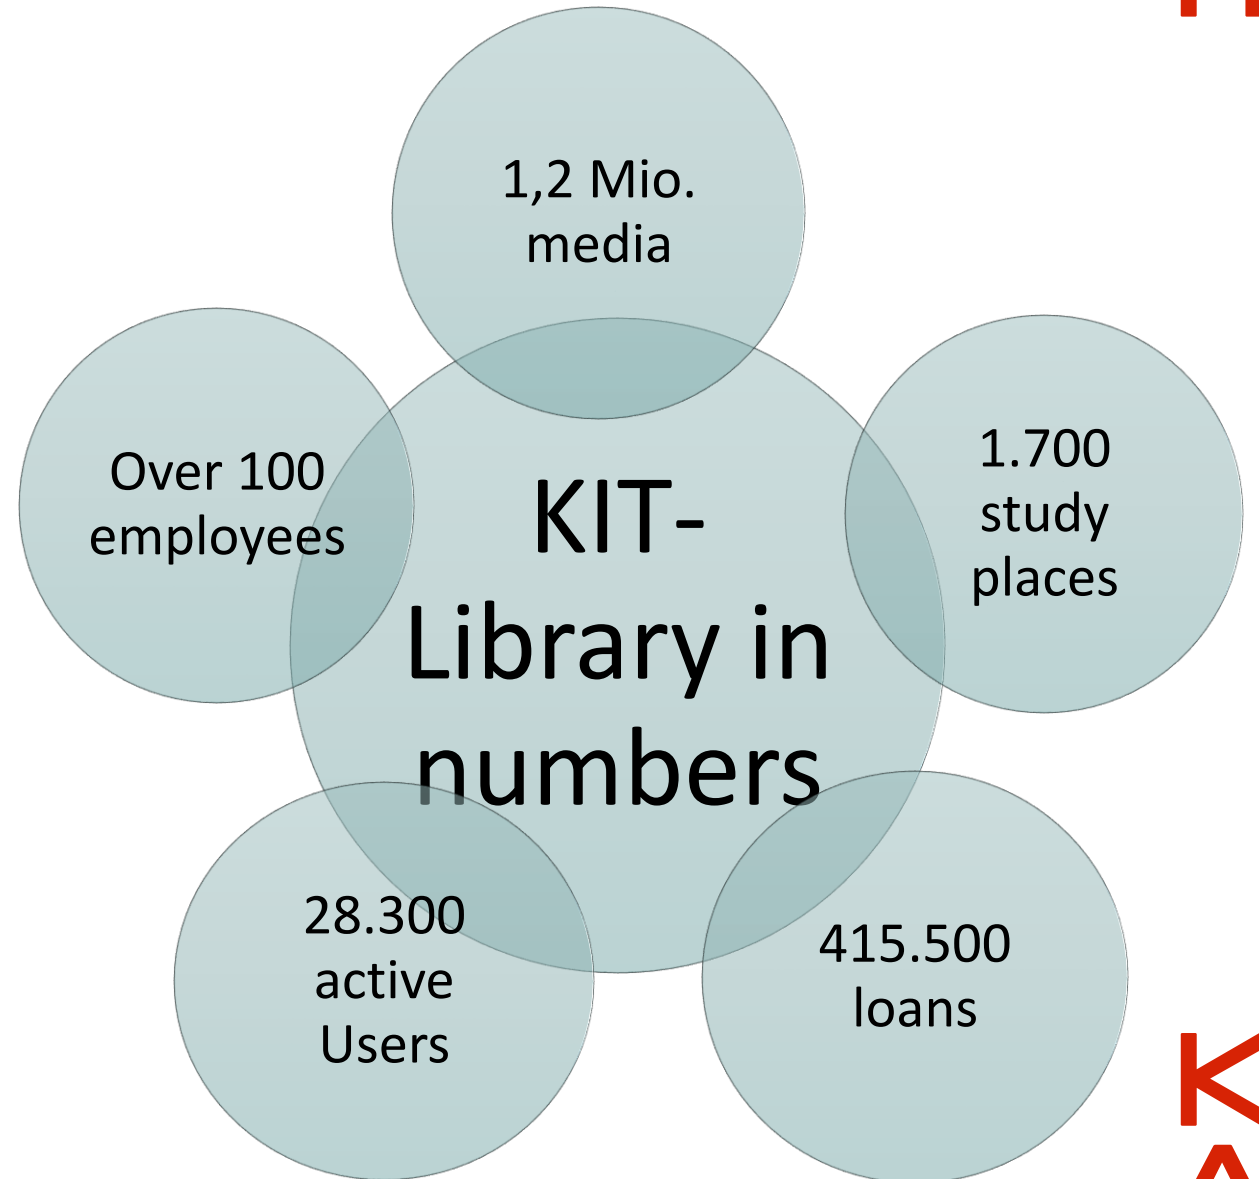

Introduction to the HKA Library Services

Welcome!

Matthias Kwaśnicki

Duale Hochschule Library

Current location:
 since December 2025 on the
 1st floor of the Steinbeis-House

HKA Library

KIT Library

General

- + Service hours:
Monday to Friday 8 a.m. – 5 p.m
- + Student ID (CampusCard) can be used as a library card
- + Research in the inventory via the KIT-catalog
- + Ordering literature from other locations like KIT-Library or DHBW-Library Karlsruhe is possible
- + Pick-up of books, borrowing and returning are possible there
- + Contact:
Information: Tel.: +49 (0)721 925-2866
Team leader: Tel. +49 (0)721 925-2864
e-Mail: fbh@bibliothek.kit.edu

Learning and group rooms in the Steinbeis House

- + Opening hours:
Monday to Friday 8 a.m. – 10 p.m
- + approximately 64 learning spaces
- + 2 group rooms, each accommodating up to 12 people, can be reserved via anny

The KIT-Library South

Service hours:
Monday to Friday from 9 a.m. to 6 p.m.

Some numbers

5 reading rooms in the KIT-Library South

5 reading rooms in the KIT-Library South

The CampusCard as a library card

For a good coexistence Library Rules